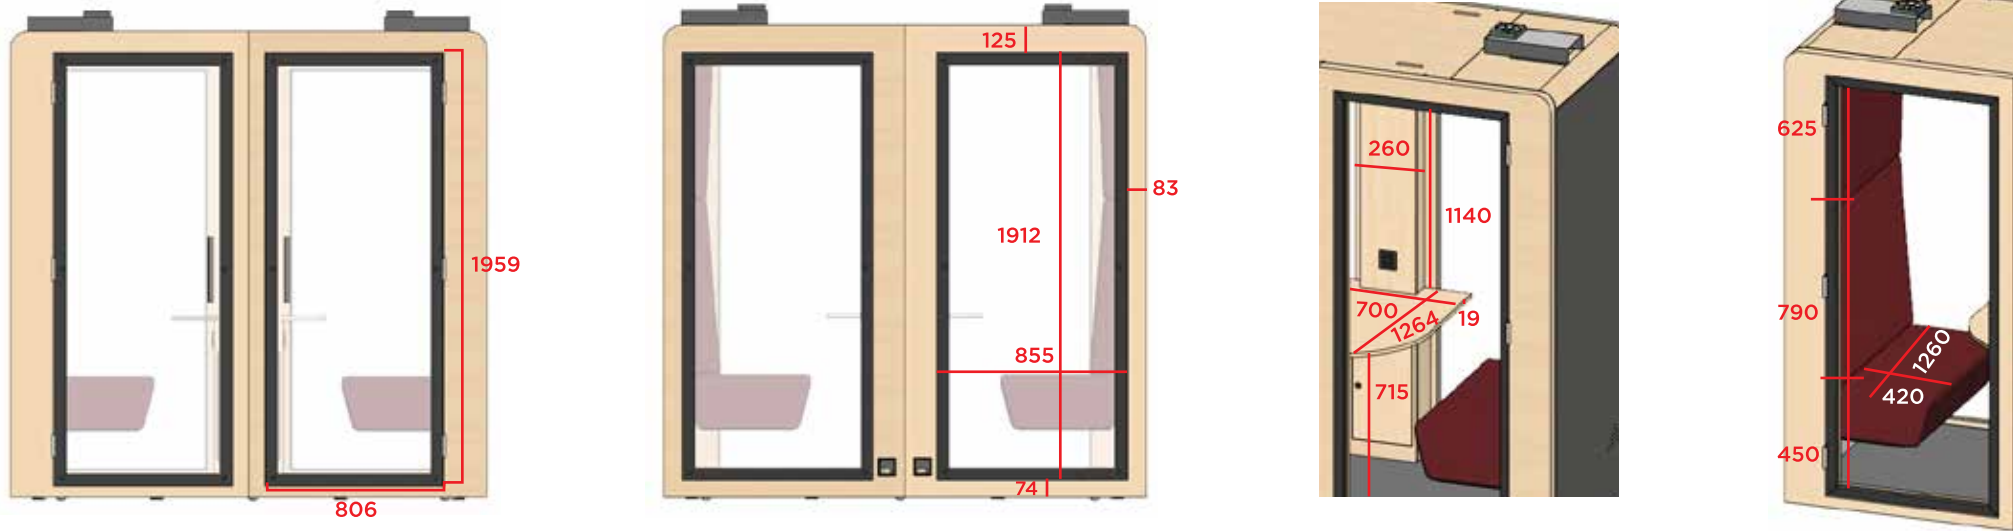

DIMENSIONS
LENGTH | WIDTH | HEIGHT

2164mm x 1359mm x 2113mm | Option ARS®+90mm(H)

WEIGHT

660kg

ACOUSTICS

Up to 29.5 dB according to ISO 23351-1:2020

VENTILATION

Ultra silent - Fresh air in less than a minute - 385,36 m3/h

OCCUPIED SURFACE

2,98m2

CONNECTIONS

2 x 220v + 2 x USB A + 2 x USB C + 2 x RJ45 (Option: HDMI)

SCREEN

23,6" (Option) 1 central screen

Eco Friendly Technology

Discover our technological systems in the Eco Friendly range