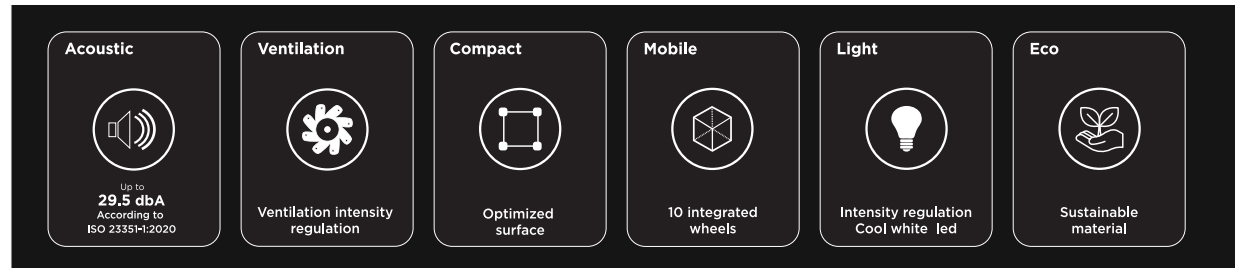

## Eco Friendly Technology

Discover our technological systems in the Eco Friendly range

**100% natural cork:**

100% natural, reusable and recyclable, an excellent solution for acoustics.

**Cork & recycled rubber:**