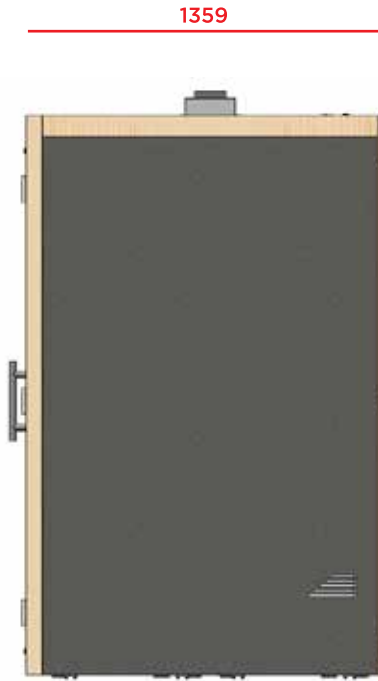

Screen 23,6" (Option)
1 central screen