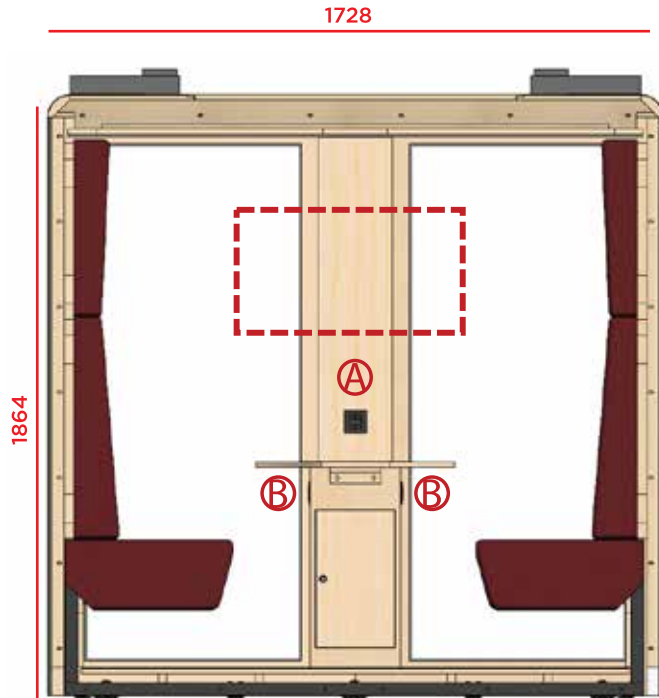

#### COMPONENT'S CERTIFICATIONS

Screen 23,6" (Option)  
1 central screen

**Connections:**  
2 x 220v + 2 x USB A + 2 x USB C  
+ 2 x RJ45  
Option: HDMI

**Dimmer**  
Light and ventilation

A 5-speed dimmer switch for light and ventilation is mounted on the central column, allowing you to adjust the intensity of each piece of equipment as you wish. By default, smart pods are equipped with light, ventilation and connectors. They are activated when a person enters the smart pod.