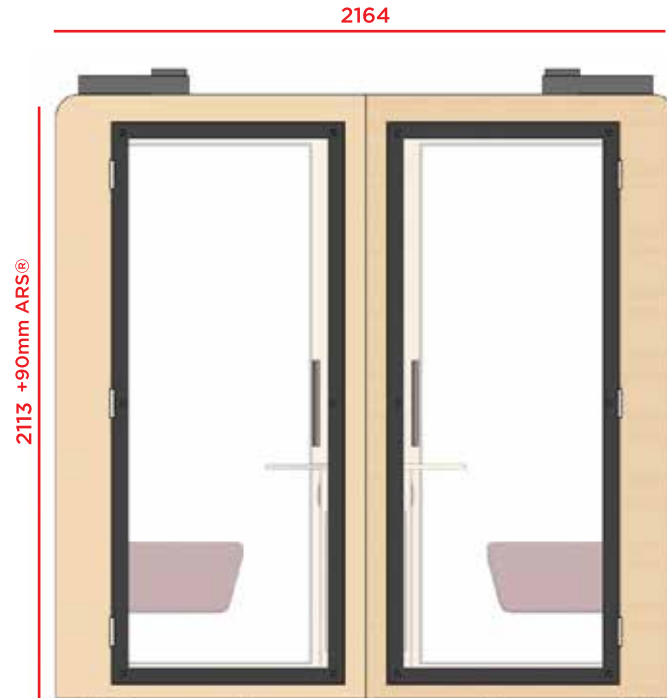

#### COMPONENT'S CERTIFICATIONS

Screen 23,6" (Option)  
1 central screen

**Connections:**  
2 x 220v + 2 x USB A + 2 x USB C  
+ 2 x RJ45  
Option: HDMI

**Dimmer**  
Light and ventilation

A 5-speed dimmer switch for light and ventilation is mounted on the central column, allowing you to adjust the intensity of each piece of equipment as you wish. By default, smart pods are equipped with light, ventilation and connectors. They are activated when a person enters the smart pod.