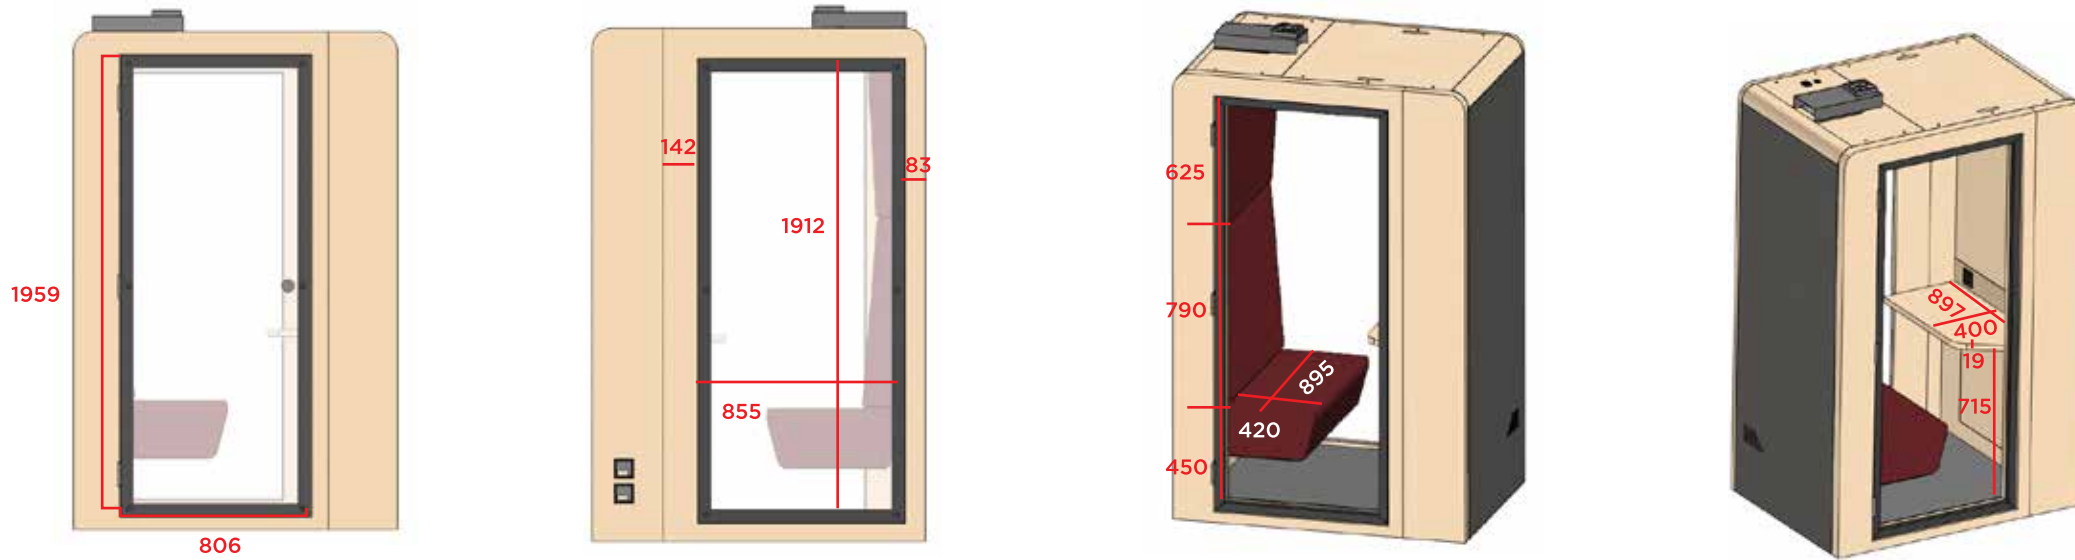

Screen 23,6" (Option)  
1 side screen

**Dimmer**  
Light and ventilation

A 5-speed dimmer switch for light and ventilation is mounted on the central column, allowing you to adjust the intensity of each piece of equipment as you wish. By default, smart pods are equipped with light, ventilation and connectors. They are activated when a person enters the smart pod.

\*\*\*\* Choise of door opening direction = left or right

<b>DIMENSIONS</b> LENGTH   WIDTH   HEIGHT	1372mm x 986mm x 2113mm   Option ARS®+90mm(H)
<b>WEIGHT</b>	315kg
<b>ACOUSTICS</b>	Up to 29.5 dB according to ISO 23351-1:2020
<b>VENTILATION</b>	Ultra silent - Fresh air in less than a minute - 192,68 m3/h
<b>OCCUPIED SURFACE</b>	1,40m2
<b>CONNECTIONS</b>	1x 220v + 1x USB A + 1x USB C + 1x RJ45 (Option: 1x HDMI)
<b>SCREEN</b>	23,6" (Option) 1 side screen