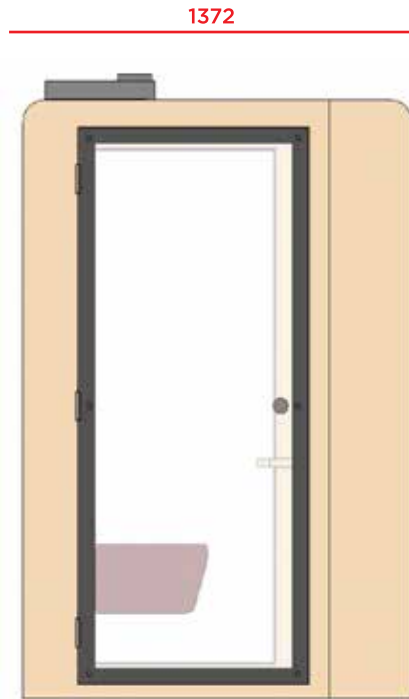

Screen 23,6" (Option)  
1 side screen

**Dimmer**  
Light and ventilation

A 5-speed dimmer switch for light and ventilation is mounted on the central column, allowing you to adjust the intensity of each piece of equipment as you wish. By default, smart pods are equipped with light, ventilation and connectors. They are activated when a person enters the smart pod.

\*\*\*\* Choise of door opening direction = left or right

<b>DIMENSIONS</b> LENGTH   WIDTH   HEIGHT	1372mm x 986mm x 2113mm   Option ARS®+90mm(H)
<b>WEIGHT</b>	315kg
<b>ACOUSTICS</b>	Up to 29.5 dB according to ISO 23351-1:2020
<b>VENTILATION</b>	Ultra silent - Fresh air in less than a minute - 192,68 m3/h
<b>OCCUPIED SURFACE</b>	1,40m2
<b>CONNECTIONS</b>	1x 220v + 1x USB A + 1x USB C + 1x RJ45 (Option: 1x HDMI)
<b>SCREEN</b>	23,6" (Option) 1 side screen