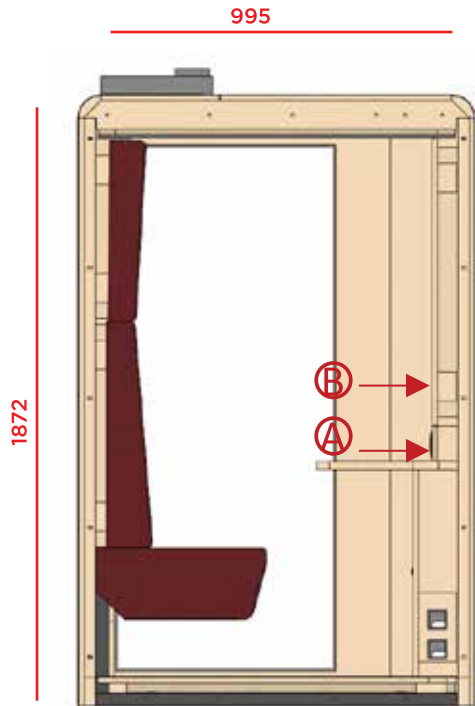

Screen 23,6" (Option)
1 side screen