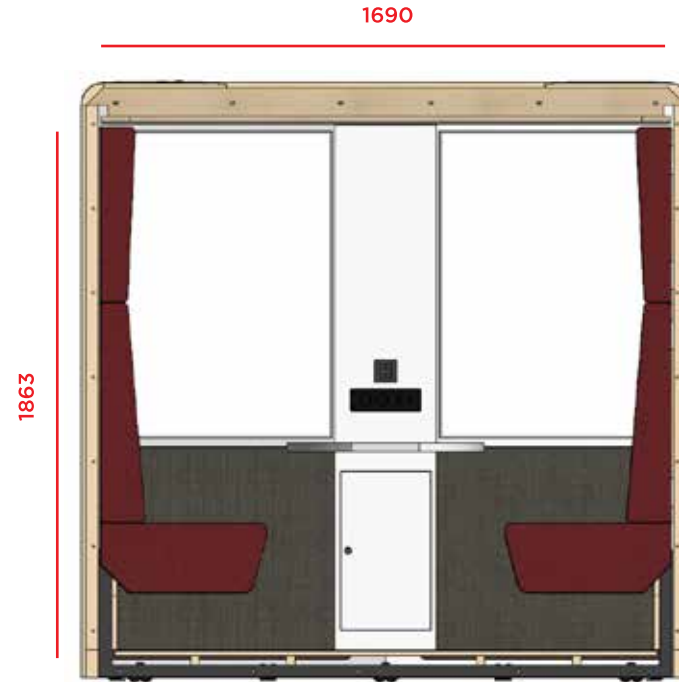

**DUO**  
**NEW KHARA**

**Collaborative space - 2 people**

The Smart pod Duo New Khara is the perfect solution for informal meetings and private work sessions. With its clean, modern design and three sophisticated colors - white, black and wood, this Smart pod is the perfect combination of style and functionality.

This range features the optional ARS® (Air Cooling System) to help cool the temperature inside the pod by up to 3 degrees.

The compact and mobile Duo smart pod.

COMPONENT'S CERTIFICATIONS

Screen 23,6" (Option)  
1 central screen  
or 2 side screens

\*\*\*\*Disponibile acoutic back, semi-glass back or full glass back

<b>DIMENSIONS</b> LENGTH   WIDTH   HEIGHT	2164mm x 1016mm x 2113mm   Option ARS®+90mm(H)
<b>WEIGHT</b>	575kg
<b>ACOUSTICS</b>	Up to 29.5 dB according to ISO 23351-1:2020
<b>VENTILATION</b>	Ultra silent - Fresh air in less than a minute - 385,36 m3/h
<b>OCCUPIED SURFACE</b>	2,20m2
<b>CONNECTIONS</b>	2 x 220v + 1 x USB A + 1 x USB C + 1 x RJ45 - Option: HDMI
<b>SCREEN</b>	23,6" (Option) 1 central screen or 2 side screens