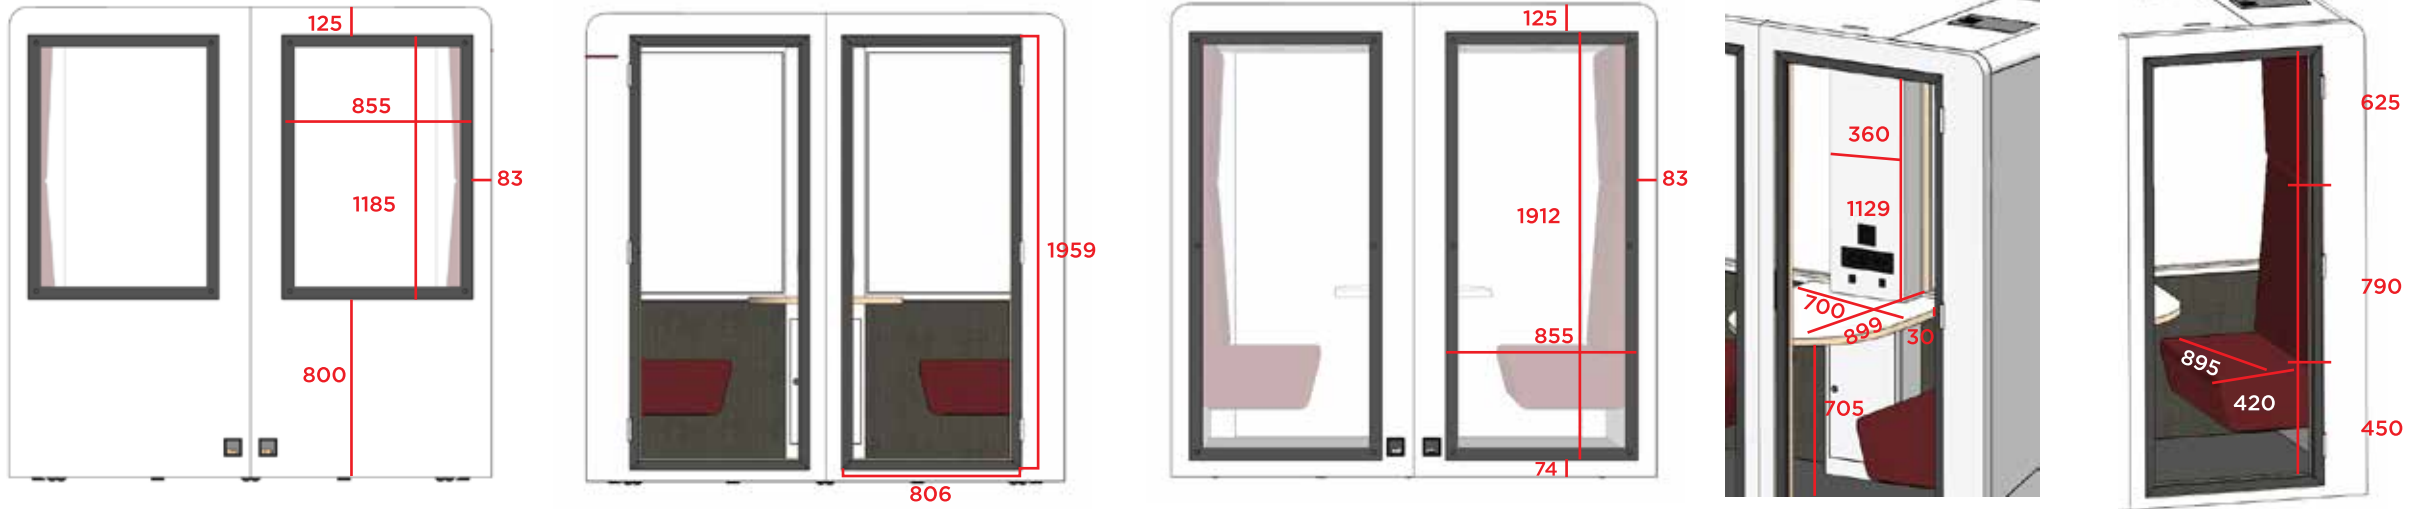

\*\*\*\*Disponibile acoutic back, semi-glass back or full glass back

<b>DIMENSIONS</b> LENGTH   WIDTH   HEIGHT	2164mm x 1016mm x 2113mm   Option ARS®+90mm(H)
<b>WEIGHT</b>	575kg
<b>ACOUSTICS</b>	Up to 29.5 dB according to ISO 23351-1:2020
<b>VENTILATION</b>	Ultra silent - Fresh air in less than a minute - 385,36 m3/h
<b>OCCUPIED SURFACE</b>	2,20m2
<b>CONNECTIONS</b>	2 x 220v + 1 x USB A + 1 x USB C + 1 x RJ45 - Option: HDMI
<b>SCREEN</b>	23,6" (Option) 1 central screen or 2 side screens

### FAN - 120mm Specifications:

Dimension -----120x120x25 mm  
Fan Airflow -----116,21 m<sup>3</sup>/h