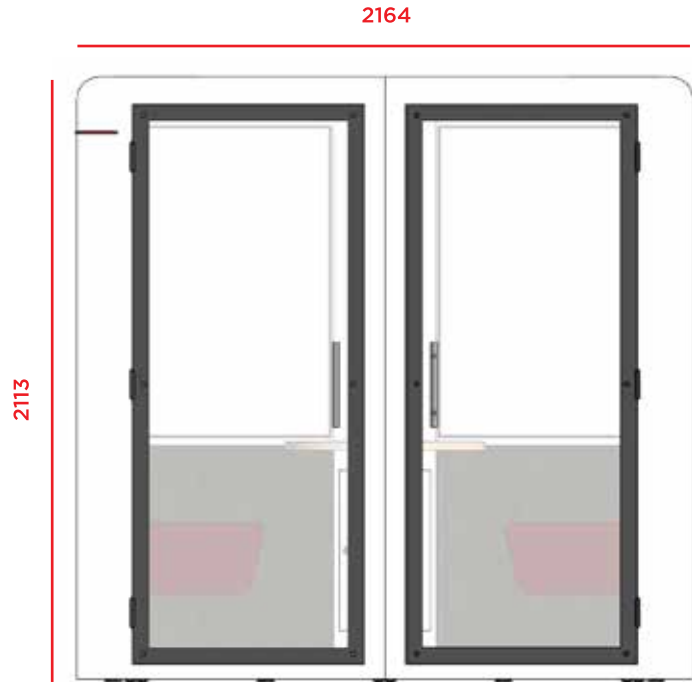

**DUO**  
**NEW KHARA**

**Collaborative space - 2 people**

The Smart pod Duo New Khara is the perfect solution for informal meetings and private work sessions. With its clean, modern design and three sophisticated colors - white, black and wood, this Smart pod is the perfect combination of style and functionality.

This range features the optional ARS® (Air Cooling System) to help cool the temperature inside the pod by up to 3 degrees.

The compact and mobile Duo smart pod.

COMPONENT'S CERTIFICATIONS

Screen 23,6" (Option)  
1 central screen  
or 2 side screens

\*\*\*\*Disponibile acoutic back, semi-glass back or full glass back

<b>DIMENSIONS</b> LENGTH   WIDTH   HEIGHT	2164mm x 1016mm x 2113mm   Option ARS®+90mm(H)
<b>WEIGHT</b>	575kg
<b>ACOUSTICS</b>	Up to 29.5 dB according to ISO 23351-1:2020
<b>VENTILATION</b>	Ultra silent - Fresh air in less than a minute - 385,36 m3/h
<b>OCCUPIED SURFACE</b>	2,20m2
<b>CONNECTIONS</b>	2 x 220v + 1 x USB A + 1 x USB C + 1 x RJ45 - Option: HDMI
<b>SCREEN</b>	23,6" (Option) 1 central screen or 2 side screens