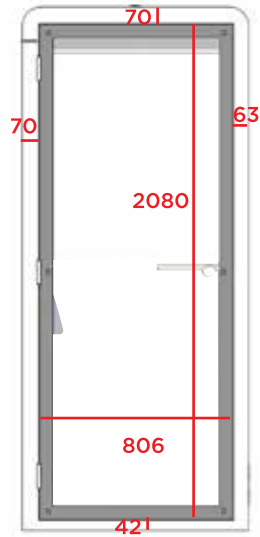

760

950

950

1985

2200

Connections:
1 x 220v + 1 x USB A + 1 x USB C
Option: 1 x HDMI + 1 x RJ45

***Available with full or glazed back
Choice of door opening direction = left or right

DIMENSIONS LENGTH WIDTH HEIGHT	950mm x 950mm x 2200mm
WEIGHT	220kg
ACOUSTICS	Up to 29,5 dB according to ISO 23351-1:2020
VENTILATION	Ultra silent - Fresh air in less than a minute - 116,21m ³ /h
OCCUPIED SURFACE	0,90m ²
CONNECTIONS	1 x 220v + 1 x USB A + 1 x USB C (Option: 1 x HDMI + 1 x RJ45)

IN

1 x Fan - 120mm
Fan Airflow---116,21 m³/h

OUT

No Fan
Natural air flow
On the floor

FAN - 120mm
Specifications:

Dimension -----120x120x25 mm
Fan Airflow -----116,21 m³/h

Empower
your life
with our
smart pods