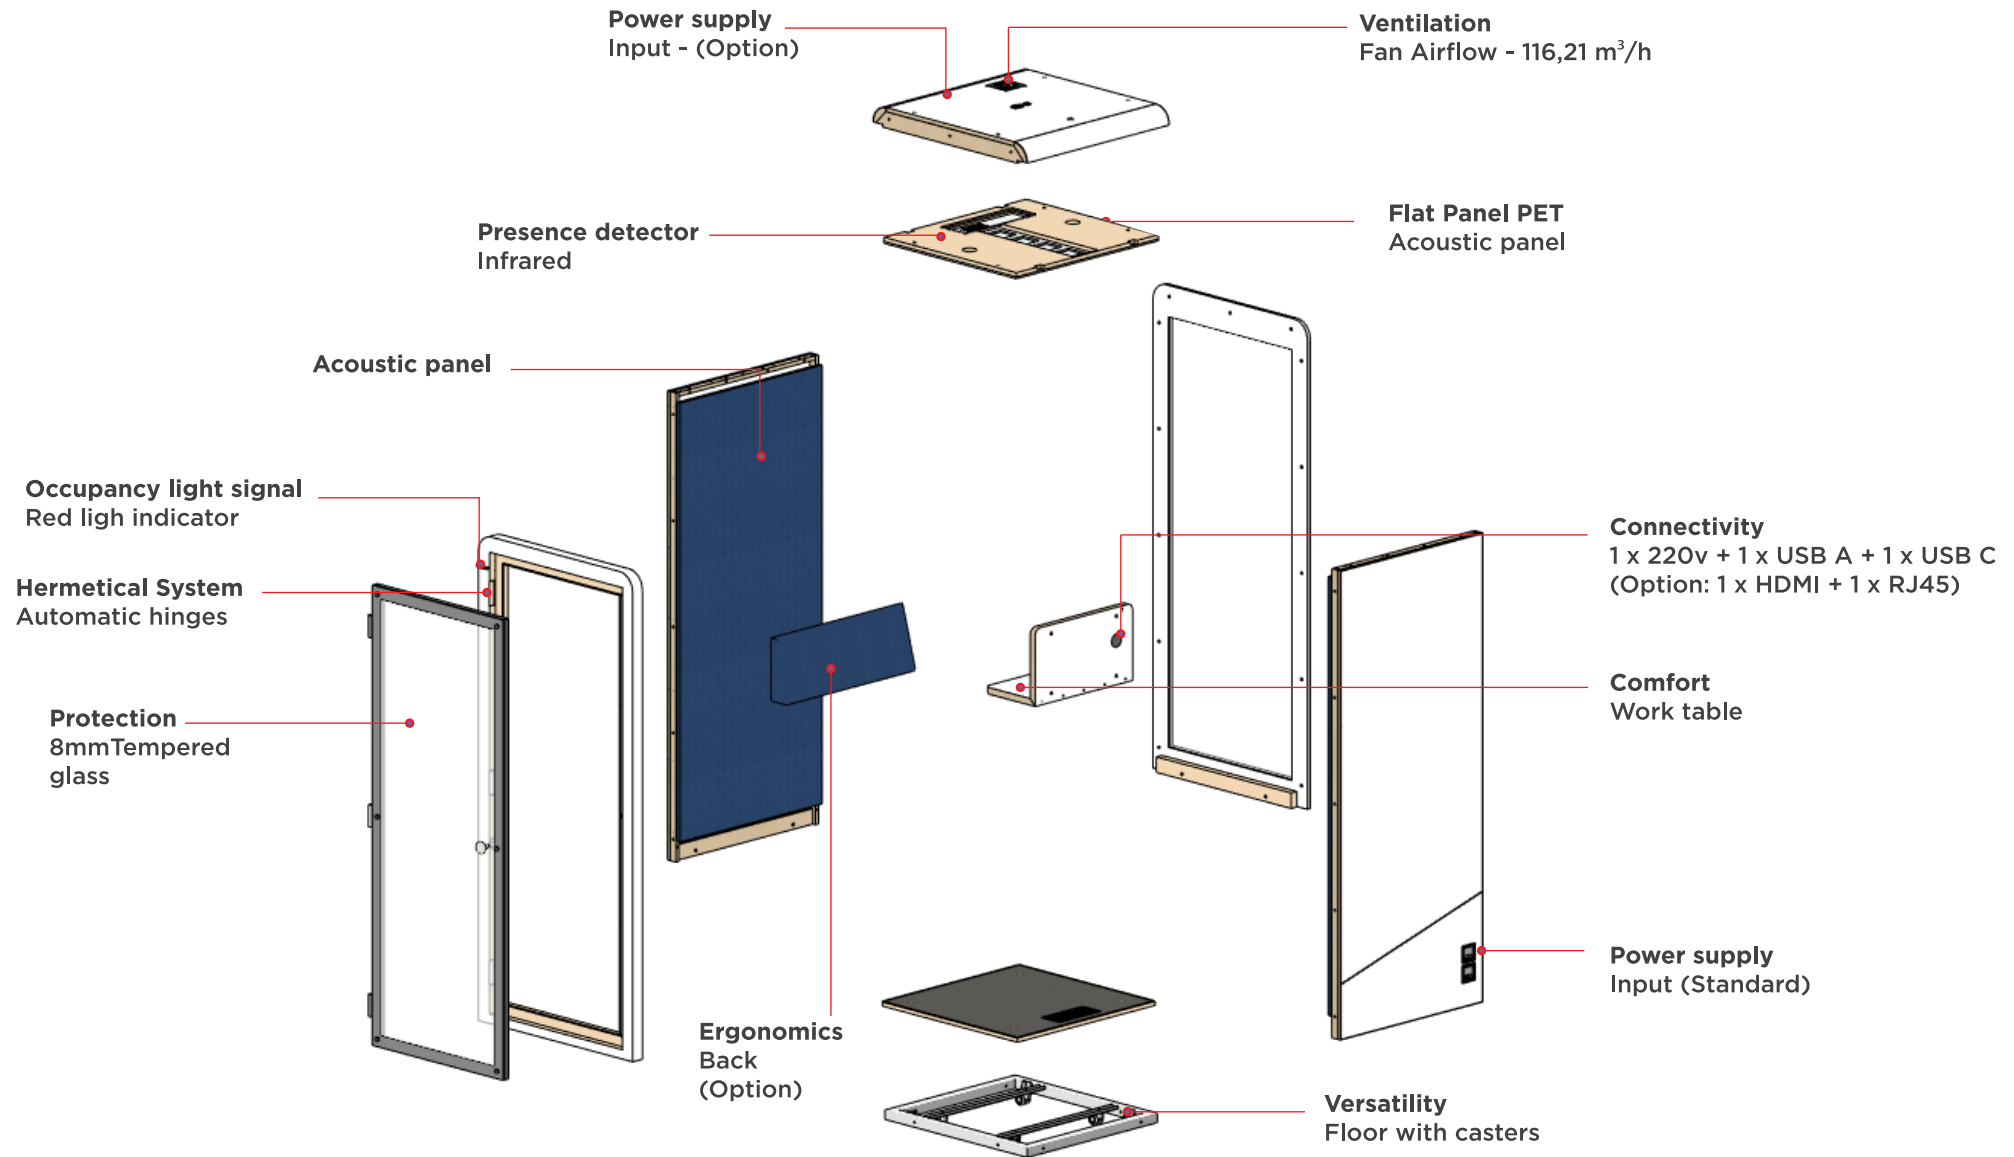

This range features optional ARS® (Air Cooling System) to help cool the temperature inside the pod by up to 3 degrees. It can be fitted with a back support.

This cabin can be delivered ready to use.

COMPONENT'S CERTIFICATIONS

760

950

950

1985

2200

Connections:
1 x 220v + 1 x USB A + 1 x USB C
Option: 1 x HDMI + 1 x RJ45

***Available with full or glazed back
Choice of door opening direction = left or right

DIMENSIONS LENGTH WIDTH HEIGHT	950mm x 950mm x 2200mm
WEIGHT	220kg
ACOUSTICS	Up to 29,5 dB according to ISO 23351-1:2020
VENTILATION	Ultra silent - Fresh air in less than a minute - 116,21m ³ /h
OCCUPIED SURFACE	0,90m ²
CONNECTIONS	1 x 220v + 1 x USB A + 1 x USB C (Option: 1 x HDMI + 1 x RJ45)

New Khara Technology

Discover our technological systems in the New Khara range

- Acoustic**
Up to **29,5 dbA**
According to ISO 23351-1:2020
- Ventilation**
Ventilation intensity regulation
- Compact**
Optimized surface
- Mobile**
4 integrated wheels
- Light**
Intensity regulation
Cool white led

IN

1 x Fan - 120mm
Fan Airflow---116,21 m³/h

OUT

No Fan
Natural air flow
On the floor

FAN - 120mm
Specifications:

Dimension -----120x120x25 mm
Fan Airflow -----116,21 m³/h

Empower
your life
with our
smart pods