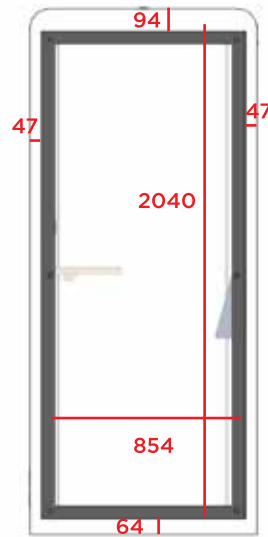

760

950

950

1985

2200

Connections:
1 x 220v + 1 x USB A + 1 x USB C
Option: 1 x HDMI + 1 x RJ45

***Available with full or glazed back
Choice of door opening direction = left or right

DIMENSIONS LENGTH WIDTH HEIGHT	950mm x 950mm x 2200mm
WEIGHT	220kg
ACOUSTICS	Up to 29,5 dB according to ISO 23351-1:2020
VENTILATION	Ultra silent - Fresh air in less than a minute - 116,21m ³ /h
OCCUPIED SURFACE	0,90m ²
CONNECTIONS	1 x 220v + 1 x USB A + 1 x USB C (Option: 1 x HDMI + 1 x RJ45)

IN

1 x Fan - 120mm
Fan Airflow---116,21 m³/h

OUT

No Fan
Natural air flow
On the floor

FAN - 120mm
Specifications:

Dimension -----120x120x25 mm
Fan Airflow -----116,21 m³/h

Empower
your life
with our
smart pods