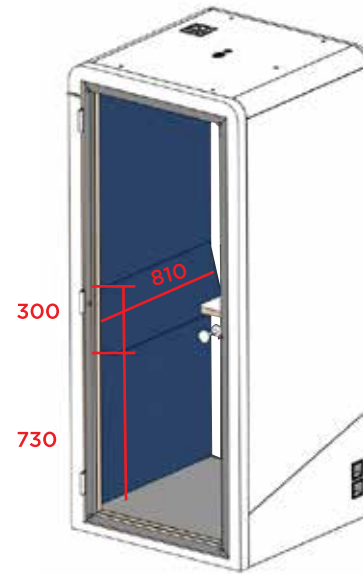

760

950

950

1985

2200

Connections:
1 x 220v + 1 x USB A + 1 x USB C
Option: 1 x HDMI + 1 x RJ45

***Available with full or glazed back
Choice of door opening direction = left or right

DIMENSIONS LENGTH WIDTH HEIGHT	950mm x 950mm x 2200mm
WEIGHT	220kg
ACOUSTICS	Up to 29,5 dB according to ISO 23351-1:2020
VENTILATION	Ultra silent - Fresh air in less than a minute - 116,21m ³ /h
OCCUPIED SURFACE	0,90m ²
CONNECTIONS	1 x 220v + 1 x USB A + 1 x USB C (Option: 1 x HDMI + 1 x RJ45)

IN

1 x Fan - 120mm
Fan Airflow---116,21 m³/h

OUT

No Fan
Natural air flow
On the floor

FAN - 120mm
Specifications:

Dimension -----120x120x25 mm
Fan Airflow -----116,21 m³/h

Empower
your life
with our
smart pods