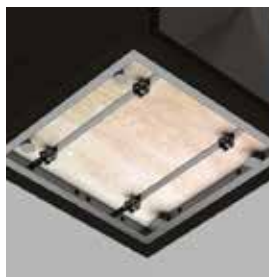

Stand Up

NEW KHARA

BUSINESS RANGE

STAND UP

NEW KHARA

Phone booth - 1 person

An intelligent smart pod for one-person use. It is built with innovative features that make it an excellent option for all types of use, representing one of the best solutions for small spaces. Stand UP features are optimized to fit all types of offices. It's a pod for short telephone conversations, carried out in a perfectly isolated, uninterrupted environment.

This range features optional ARS® (Air Cooling System) to help cool the temperature inside the pod by up to 3 degrees. It can be fitted with a back support.

This cabin can be delivered ready to use.

COMPONENT'S CERTIFICATIONS

760

950

950

1985

2200

Connections:
1 x 220v + 1 x USB A + 1 x USB C
Option: 1 x HDMI + 1 x RJ45

***Available with full or glazed back
Choice of door opening direction = left or right

DIMENSIONS LENGTH WIDTH HEIGHT	950mm x 950mm x 2200mm
WEIGHT	220kg
ACOUSTICS	Up to 29,5 dB according to ISO 23351-1:2020
VENTILATION	Ultra silent - Fresh air in less than a minute - 116,21m ³ /h
OCCUPIED SURFACE	0,90m ²
CONNECTIONS	1 x 220v + 1 x USB A + 1 x USB C (Option: 1 x HDMI + 1 x RJ45)